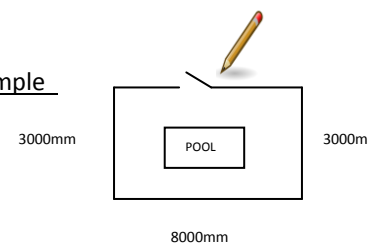

## Frameless Glass Pool Planner

Your Name: \_\_\_\_\_

Email : \_\_\_\_\_

Phone: \_\_\_\_\_

Example

Choose Spigots = S/Steel 2205 Grade  or Black S/Steel 2205 Grade

Fixing surface = Concrete  or Timber

Deck Mount Style  or Core Drill Style

Round Style Spigot Quantity =  or Square Style Spigot Quantity =

Number of Gate Panels 900 wide with Soft close Hinge & latch =  Require a site measure.  YES  NO

# Glass panel sizing available in 50mm increments from 200mm wide to 2000mm wide. All Panels 1170mm High

# Example = W1000 x H1170 x12mm or W1050 x H1170 x 12mm.