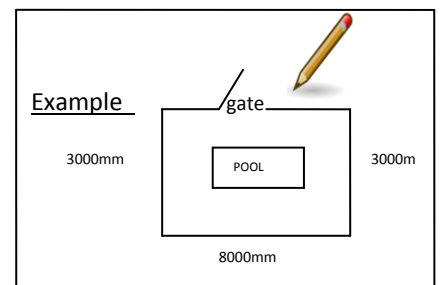

Contemporary Stainless Solutions P/L

Were helping you to plan smarter

12 Walker St Warners Bay 2282 Ph: 49 537255 Email: sales@contempstainless.com.au

Frameless Glass Pool Planner

Your Name: _____ Address: _____

Email : _____

Phone: _____

Choose Spigots = S/Steel Mirror finish 2205 Grade ☐ or Matt Black S/Steel 2205 Grade ☐

Fixing surface = Concrete ☐ or Timber ☐

Deck Mount Style Spigot ☐ or Core Drill Style Spigot ☐

Round Style Spigot Quantity = ☐ or Square Style Spigot Quantity = ☐

Number of Gate Panels 900 wide with Soft closing Hinge & Gate latch = ☐ Require a site measure.

YES

NO

Pool Glass Panels sizing available in 50mm increments starting from 200mm wide to 2000mm wide.

All Pool Glass Panels Height are 1170mm.

Glass Size Example when ordering = Width 1000mm x Height 1170mm x Thickness 12mm.